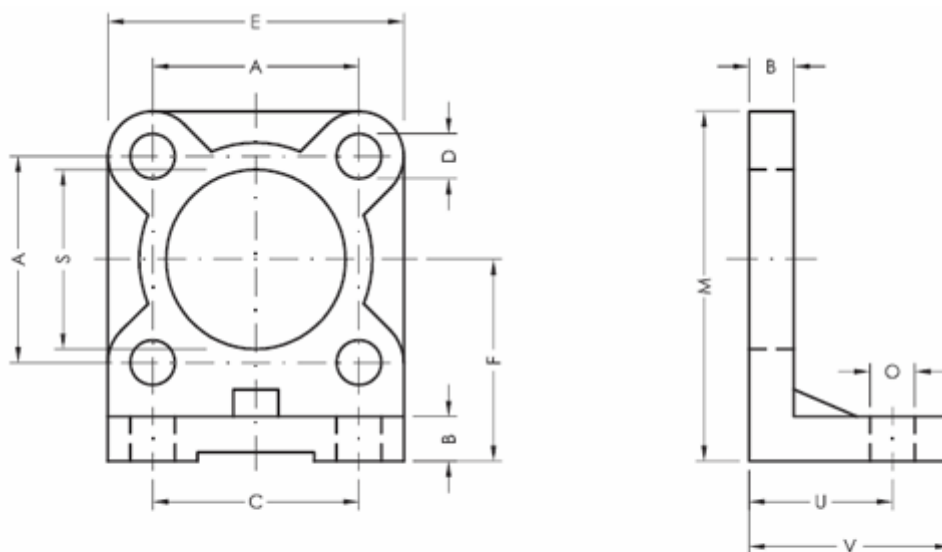

# Data Sheet

Article number: 587003563

Description: High rise pedestal , 0035/63  
for 63 mm cylinder

## Measures

A	= 56.5	O = 9
B	= 10	S = 45
C	= 50	U = 32
Cylinder size	= 63	V = 45
D	= 9	
E	= 75	
F	= 50	
M	= 87.5	